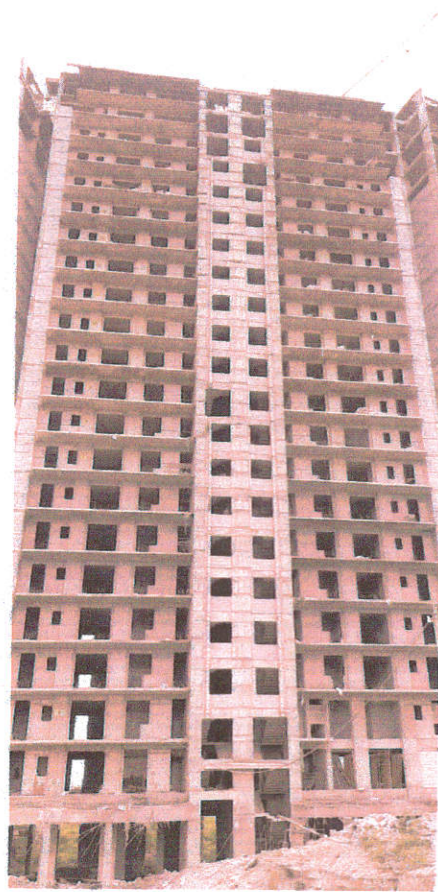

CCS/CERT/\_\_\_\_\_

25/September/2019

**Certificate of Construction Status**

This is to certify that the Construction status of Group Housing Project “**Solitairian City**”, situated at Plot No. GH-B2, Sector-25, Jaypee Sports City SDZ, G.B Nagar U.P is in progress and as on date has achieved the following levels.

Tower	Stage of Construction	Date	Construction/Project Director	Architect
S3	20 <sup>th</sup> Floor Roof slab casted	25/09/2019		 ARCHITECT NITIN BHATIA, B. ARCH CA/2007/40059 Mob. No. 9910278220 A-14, VIVEK VIHAR-II DELHI-110095
			Authorized Signatory	Signature