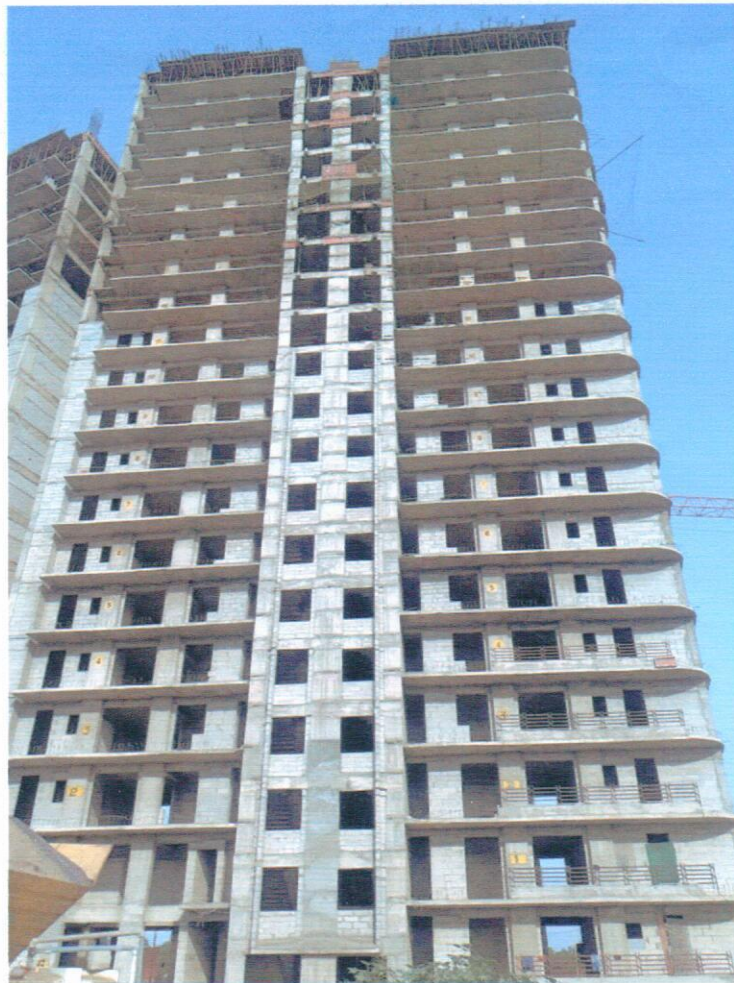

CCS/CERT/HR/19-20/2653

29/May/2019

Certificate of Construction Status

This is to certify that the Construction status of Group Housing Project “**Solitairian City**”, situated at Plot No. GH-B2, Sector-25, Jaypee Sports City SDZ, G.B Nagar U.P is in progress and as on date has achieved the following levels.

Tower	Stage of Construction	Date	Construction/Project Director	Architect
S2	20th floor roof slab casted.	29/05/2019	 Authorized Signatory	 Signature

PARY DEVELOPERS PRIVATE LIMITED

Regd. Office:
B-22, Pocket -9A Jasola,
New Delhi-110025
Ph.: 011-65025886